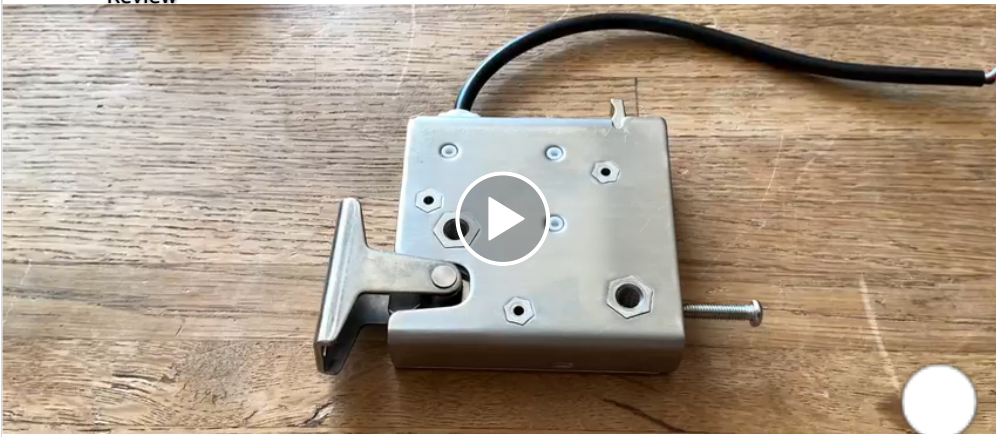

Product Videos

mbw

Customer Review: Well made electronic cabinet door lock and release. | See Full Review

Videos for this product

Customer Review: Well made electronic cabinet door lock and release.

mbw

Electronic Rotary Latch, with Latch Status Microswitch

Sutertech

Electronic Rotary Push-to-Close Latch, Auto Relock, with Latch Status...

$59⁹⁹

9

Sponsored YiToo Mini Electric Lock, 60KG/130lbs Acc...

$14⁸⁹

1

Product information

Item details

Measurements

Warranty & Support

Amazon.com Return Policy: Amazon.com Voluntary 30-Day Return Guarantee: You can return many items you have purchased within 30 days following delivery of the item to you. Our Voluntary 30-Day Return Guarantee does not affect your legal right of withdrawal in any way. You can find out more about the exceptions and conditions here.

Product Warranty: For warranty information about this product, please click here

Feedback

Would you like to tell us about a lower price?

Features & Specs

Style

Materials & Care

Product Description

Our gear motor-driven lock sets itself apart from competitors' electromagnetically-driven electromechanical locks. The ST-7070N offers the convenience of electronic access control and the security of a verified and robust all-metal rotary latch design, all in a compact and integrated package. It features a simple one-button operation, making it easy to close, and the electronic drive streamlines access for various applications. Terminal Black Wire [1]: Power negative GND (-); Terminal Red Wire [2]: Power positive 12V (+); Operation method: Power on/off to open/close lock (each power cycle toggles lock state once); Terminal Blue Wire [3]: Lock detection switch common terminal (COMMON); Terminal White Wire [4]: Lock detection switch normally open terminal (NO);

Customer reviews

4.8 out of 5

Reviews with images

See all photos >